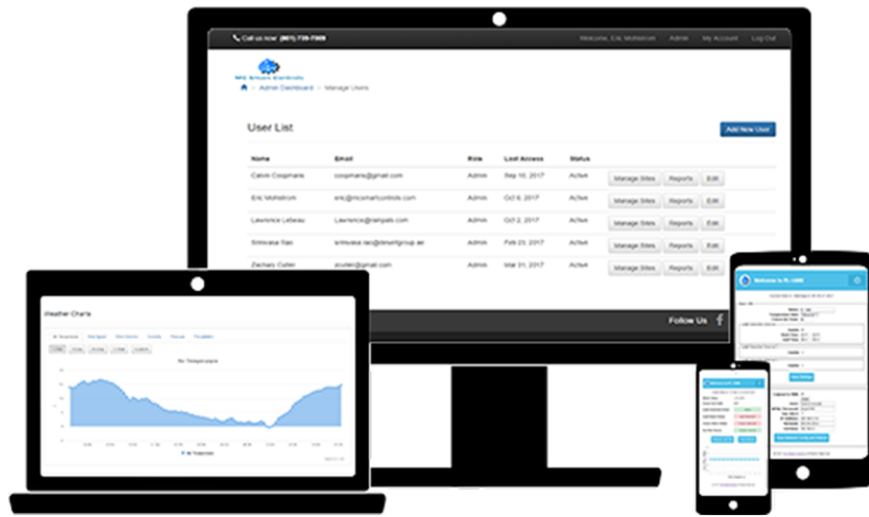

Bridging the gap between IOT and technology

We believe in easier connectivity without the extra cost allowing our users the maximum efficiency without having to pay more.

Real time data

Scaled to Millions of Users

Remote Access

Committed to developing the best

Benefits from using our devices

- User Friendly
- Easy installation
- Cost effective
- Valuable asset management
- Save time, money and lives

PREMIUM SERVICE

Our technical service team is always available to assist you. This means no automated response systems or waiting days for assistance.

We are committed to providing top products with equal service support for integration and new ideas for which application our customers desire.

Quality devices and best designs

MC Smart Controls has developed the best quality devices for getting the job done. All devices are commercial grade and have built in Access point, WIFI and available for 3G/4G LTE communications.