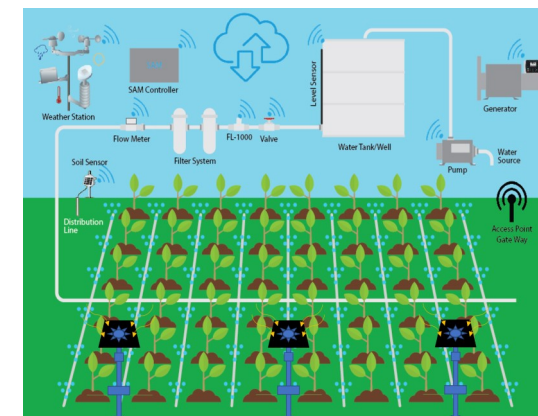

## Quality devices and best designs

MC Smart Controls has developed the best quality devices for getting the job done. All devices are commercial grade and have built in Access point, WIFI and available for 3G/4G LTE communications.

FL-1000 \$159.00

Smart Water Freeze and Leak detection for residential and commercial properties. Detects leaks down to 50 mils to prevent serious long term damage.

Rainpal \$299.00

Rainpal 12 zone smart irrigation controller for residential and commercial applications with freeze and leak detection. LAN/WIFI/3G

Smart Agriculture Management

Smart Agriculture Management systems allow connecting all your equipment for remote communications and control. Available in radio mesh network or 3G/4G LTE communications.