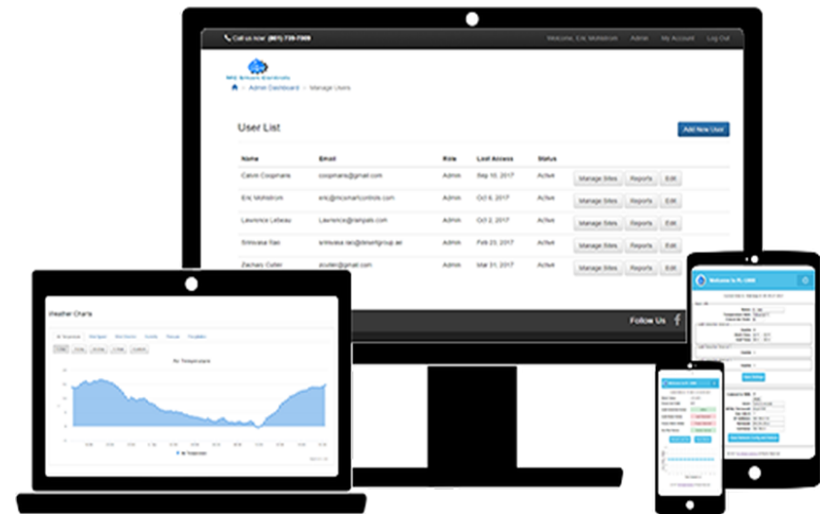

MC Smart Controls

Creative solutions for a better tomorrow

SAY HELLO TO YOUR FUTURE

[CONTACT US](#)

We are always available to help and listen.

(801) 884-8319

+56 9 3012-0523

3424 W 2400 S A, West Valley City, UT 84119 USA
Granados 535 #301 RM, Santiago. Chile

mcsmartcontrols.com